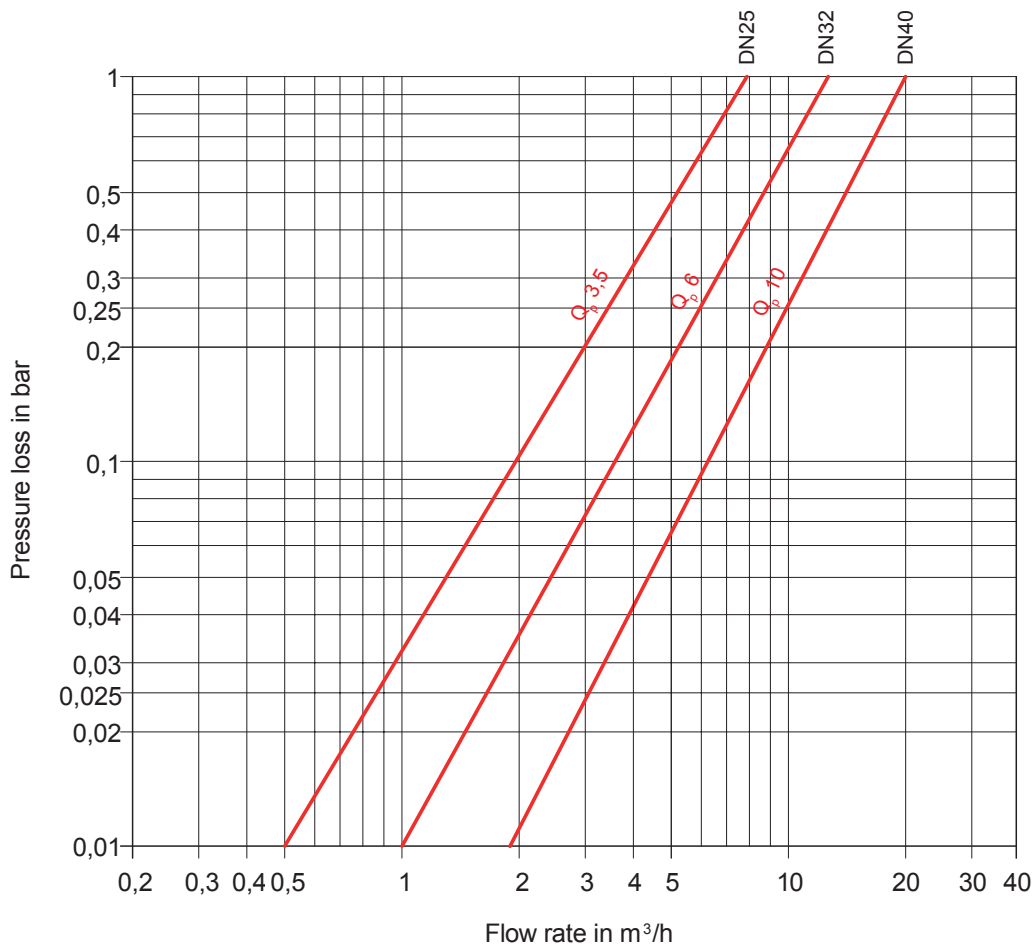

Typical Head Loss Curve

EN1434

Heat meter model:

CMC-R

Typical Head Loss Curve

EN1434

Heat meter model:

WDC-R